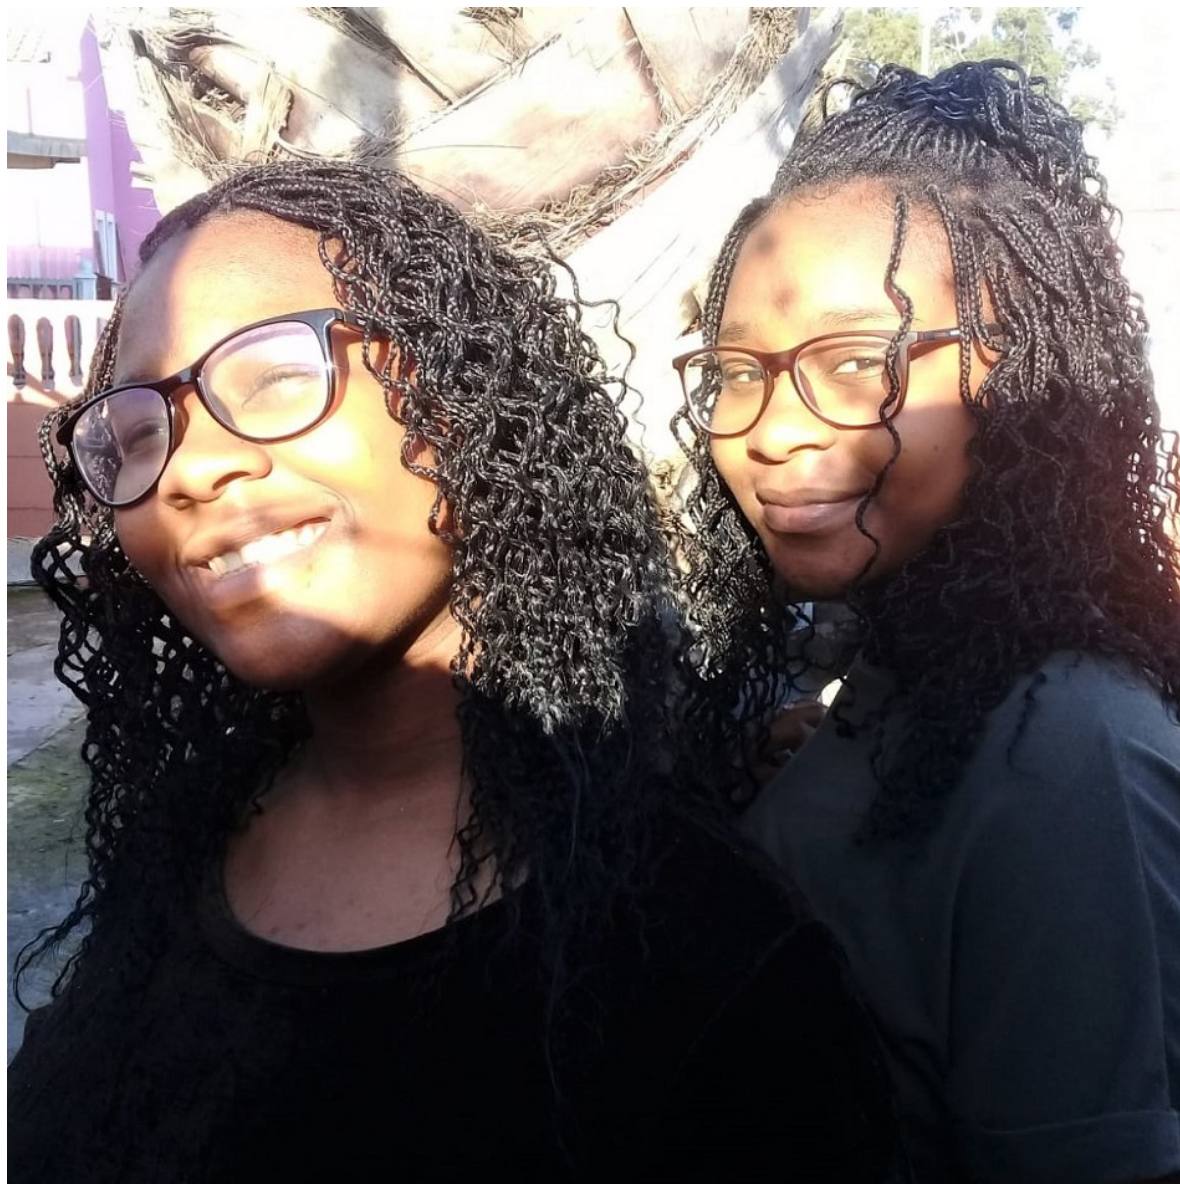

ANITA NDLOTYENI

Height 160cm/5'3" Bust 110cm/43.5" D Waist 103cm/40.5" Hips 120cm/47" Dress 36 EU/6 US/8 UK Shoe 38 EU/7 US/5 UK Hair Black Eyes Brown

ANITA NDLOTYENI

Height 160cm/5'3" Bust 110cm/43.5" D Waist 103cm/40.5" Hips 120cm/47" Dress 36 EU/6 US/8 UK Shoe 38 EU/7 US/5 UK Hair Black Eyes Brown

ANITA NDLOTYENI

Height 160cm/5'3" Bust 110cm/43.5" D Waist 103cm/40.5" Hips 120cm/47" Dress 36 EU/6 US/8 UK Shoe 38 EU/7 US/5 UK Hair Black Eyes Brown