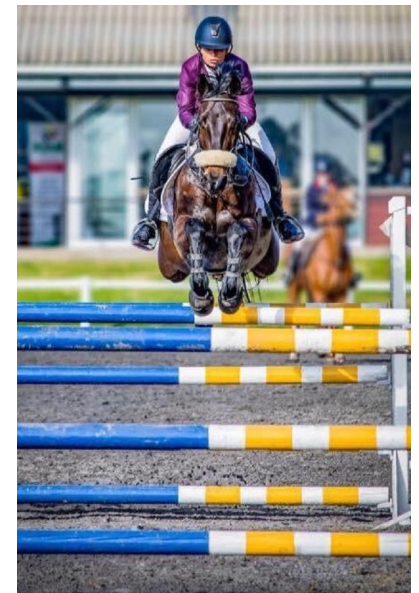

TORI COUGHLAN

Height 168cm/5'6" Bust 86cm/34" B Waist 81cm/32" Hips 81cm/32" Dress 32 EU/2
US/4 UK Shoe 38 EU/7 US/5 UK Hair Dark Blonde Eyes Brown

Tel: 083 317 6952 | Email: info@talentsquad.co.za